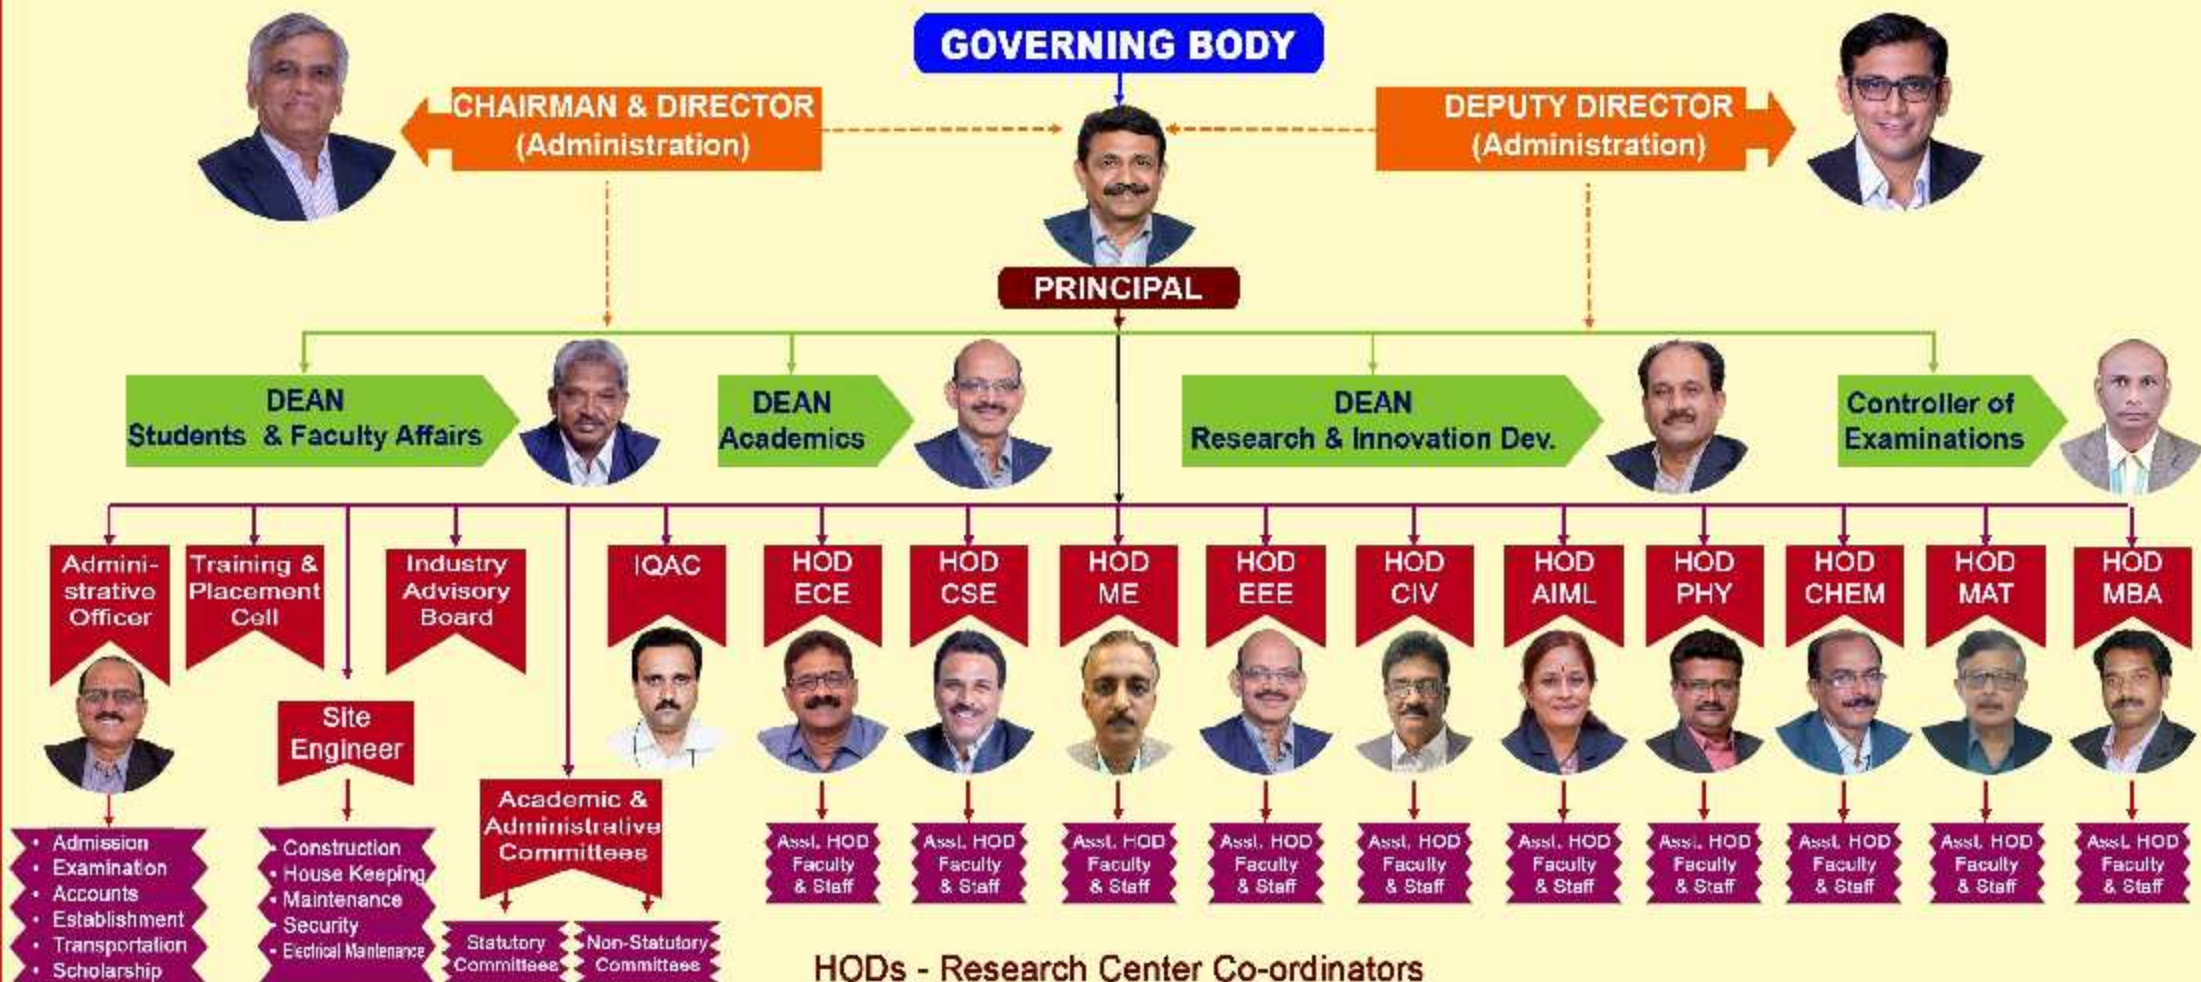

## ORGANIZATIONAL CHART

### HODs - Research Center Co-ordinators

- Computer Science & Engg.
- Electronics & Communication Engg.
- Mechanical Engg.
- Electrical & Electronics Engg.
- MBA
- Chemistry
- Physics
- Mathematics

Basavarajeshwari Group of Institutions  
**BALLARI INSTITUTE OF TECHNOLOGY & MANAGEMENT**  
Autonomous Institute under VTU - Belagavi  
"Jnana Gangotri" Campus, Bellary-Hospet Road, Near Allipura Village,  
BALLARI - 583 104 (Karnataka)  
Ph: 08392-237167/237153 Fax: 237197, e-mail: bitmbly@gmail.com  
Website: [www.bitm.edu.in](http://www.bitm.edu.in)

**Criteria – 6 – 6.2.2 The functioning of the institutional bodies is effective and efficient as visible from policies, administrative setup, appointment and service rules, procedures, etc.**

Click here for the details of 6.2.2: