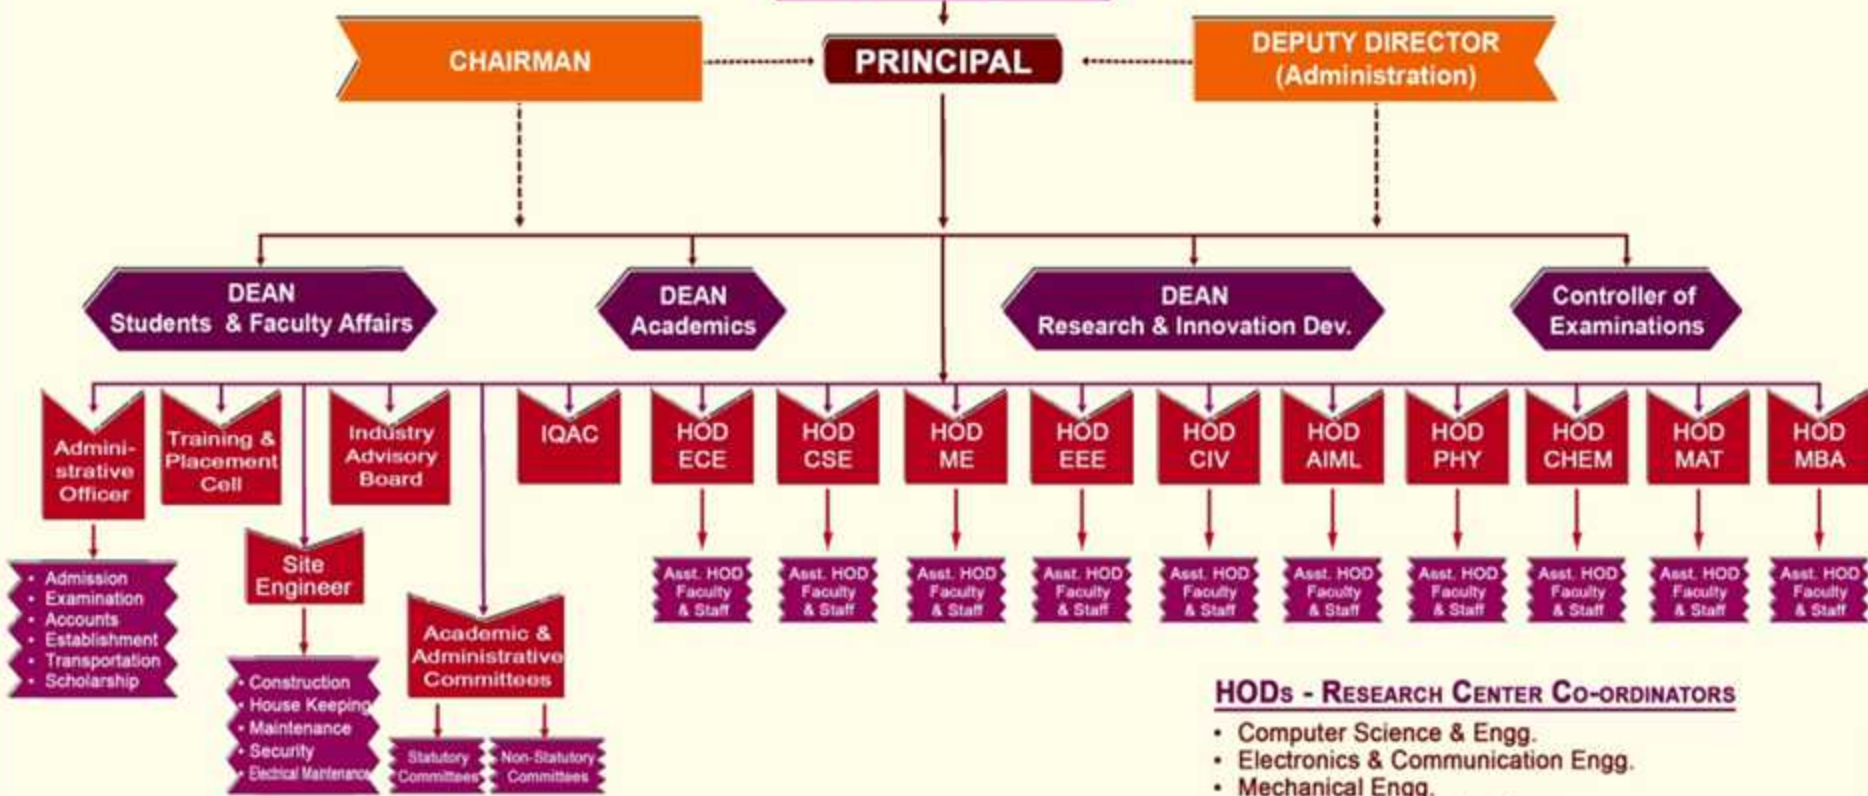

## ORGANIZATIONAL CHART

### GOVERNING BODY

### HODs - RESEARCH CENTER CO-ORDINATORS

- Computer Science & Engg.
- Electronics & Communication Engg.
- Mechanical Engg.
- Electrical & Electronics Engg.
- MBA
- Chemistry
- Physics
- Mathematics

Basavarajeshwari Group of Institutions  
**BALLARI INSTITUTE OF TECHNOLOGY & MANAGEMENT**  
Autonomous Institute under VTU - Belagavi  
"Jnana Gangotri" Campus, Bellary-Hospet Road, Near Allipura Village,  
BALLARI - 583 104 (Karnataka)  
Ph: 08392-237167/237153 Fax: 237197, e-mail: bitmbly@gmail.com  
Website: [www.bitm.edu.in](http://www.bitm.edu.in)

**Criteria – 6 – 6.2.2 The functioning of the institutional bodies is effective and efficient as visible from policies, administrative setup, appointment and service rules, procedures, etc.**

Click here for the details of 6.2.2: